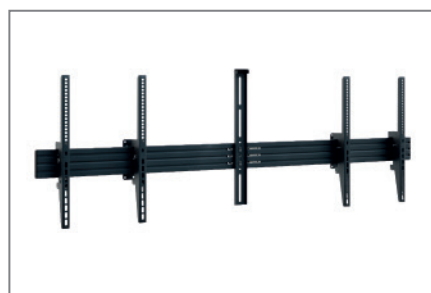

CPS WALL 2x 55 - 65“

comPROnents® complete solution

Item no.: 3323

The CPS Wall 2x 55 - 65“ is a wall mounting system.

The system is suitable for two screens between 55 - 65“ | 140 - 165 cm screen diagonal, which are mounted side-by-side.

The screens are mounted in landscape orientation.

The VESA mountings can be fitted with a maximum of VESA 800 x 600 mm and can also be tilted from 0 to 20°.

The total width of the system is 2009 mm. This can be shortened if necessary.

Cables are routed via cable clips on the rails.

The surfaces of the components are protected by an impact and scratch resistant powder coating in black.

The maximum load is 50 kg per screen.

The complete solution can be combined and extended with the components of the comPROnents® series without restriction and thus offer further application possibilities.

Cable management by cable clips

Adaptable thanks to modular design

VESA max. 800 x 600 mm

CPS WALL 2x 55 - 65"

comPROnents® complete solution

Item no.: 3323

- System for wall mounting
- 2x 55 - 65" | 140 - 165 cm | side-by-side
- VESA max. 800 x 600 mm
- Landscape
- VESA mount tiltable from 0 to 20°
- Cable routing via cable clips on the rails
- 50 kg max. load, per screen
- 2009 mm total width / can be shortened
- Colour: black
- combinable & expandable with comPROnents® series