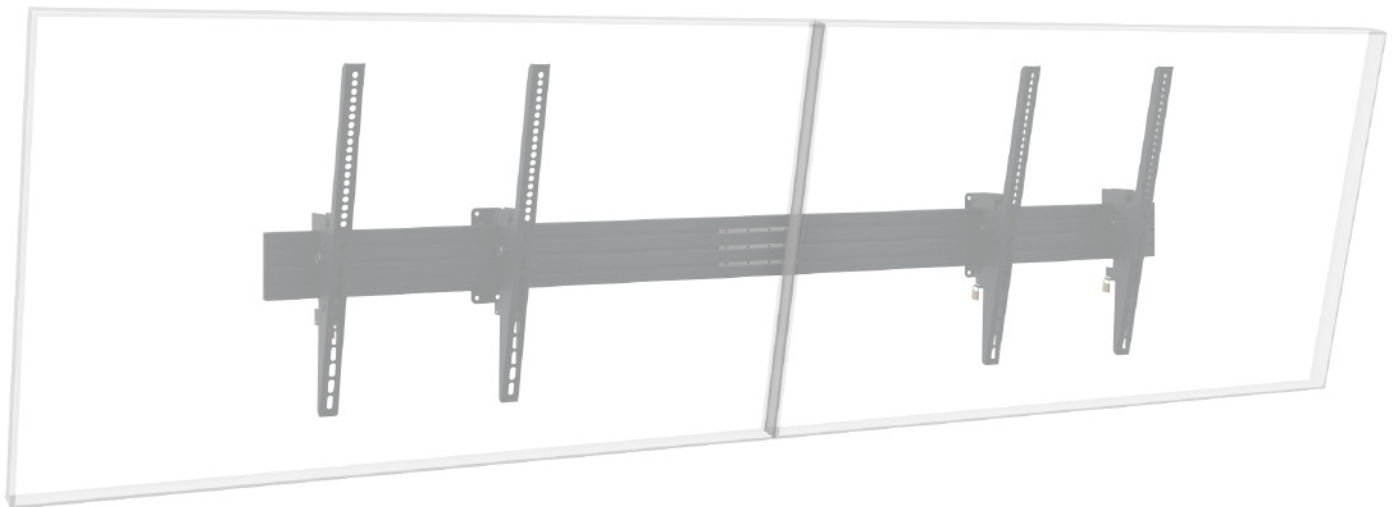

CPS WALL 2x 55 - 65“

comPROnents® complete solution

Item no.: 3323

The CPS Wall 2x 55 - 65“ is a wall mounting system.

The system is suitable for two screens between 55 - 65“ | 140 - 165 cm screen diagonal, which are mounted side-by-side.

The screens are mounted in landscape orientation.

The VESA mountings can be fitted with a maximum of VESA 800 x 600 mm and can also be tilted from 0 to 20°.

The total width of the system is 2009 mm. This can be shortened if necessary.

Cables are routed via cable clips on the rails.

The surfaces of the components are protected by an impact and scratch resistant powder coating in black.

The maximum load is 50 kg per screen.

The complete solution can be combined and extended with the components of the comPROnents® series without restriction and thus offer further application possibilities.

Cable management by cable clips

Adaptable thanks to modular design

VESA max. 800 x 600 mm

CPS WALL 2x 55 - 65"

comPROnents® complete solution

Item no.: 3323

- System for wall mounting
- 2x 55 - 65" | 140 - 165 cm | side-by-side
- VESA max. 800 x 600 mm
- Landscape
- VESA mount tiltable from 0 to 20°
- Cable routing via cable clips on the rails
- 50 kg max. load, per screen
- 2009 mm total width / can be shortened
- Colour: black
- combinable & expandable with comPROnents® series